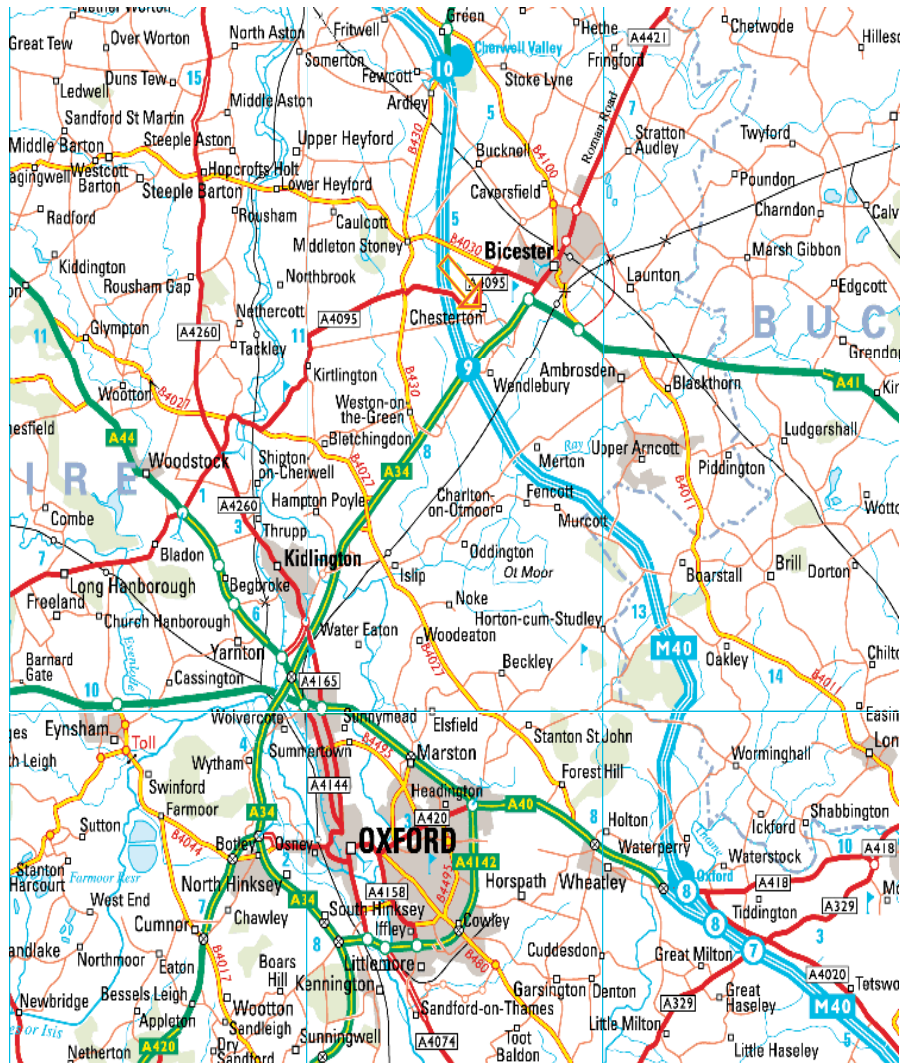

## From M40 (Coming from the North)

Leave M40 at Junction 10 and take B430 towards Middleton Stony. At the crossroads, by the Jersey Arms, carry straight on over the lights. Take the next turning left (a staggered crossroads) to Chesterton (A4095). Follow the road for about a mile, over the motorway, and immediately on your left you will see the driveway for Bignell Park Barns. At the end of the long driveway you will enter a courtyard area. Our offices are situated on the far side of the courtyard, facing the green.

## From M40 (Coming from the South)

Leave M40 at Junction 9 and take A34 towards Oxford. After about 1½ miles take B430 for Weston-on-the-Green. Go through Weston-on-the-Green and on towards Middleton Stony. After about two miles you will see a turning on your right for Chesterton – ignore this one! After about a quarter of a mile you will see another turning for Chesterton (A4095) on your right – take this one.

## From A41

Turn left at roundabout, heading towards A34/M40 on dual carriageway. Take the first turning on your left for Chesterton. Follow the road through to Chesterton. At the first T-junction (by pub) turn right into the village. Go through village and at next T-junction turn left on to A4095, heading towards Witney. After about 1 mile you will see a turning on your right signposted Bignell Park Barns. At the end of the long driveway you will enter a courtyard area. Our offices are situated on the far side of the courtyard, facing the green.